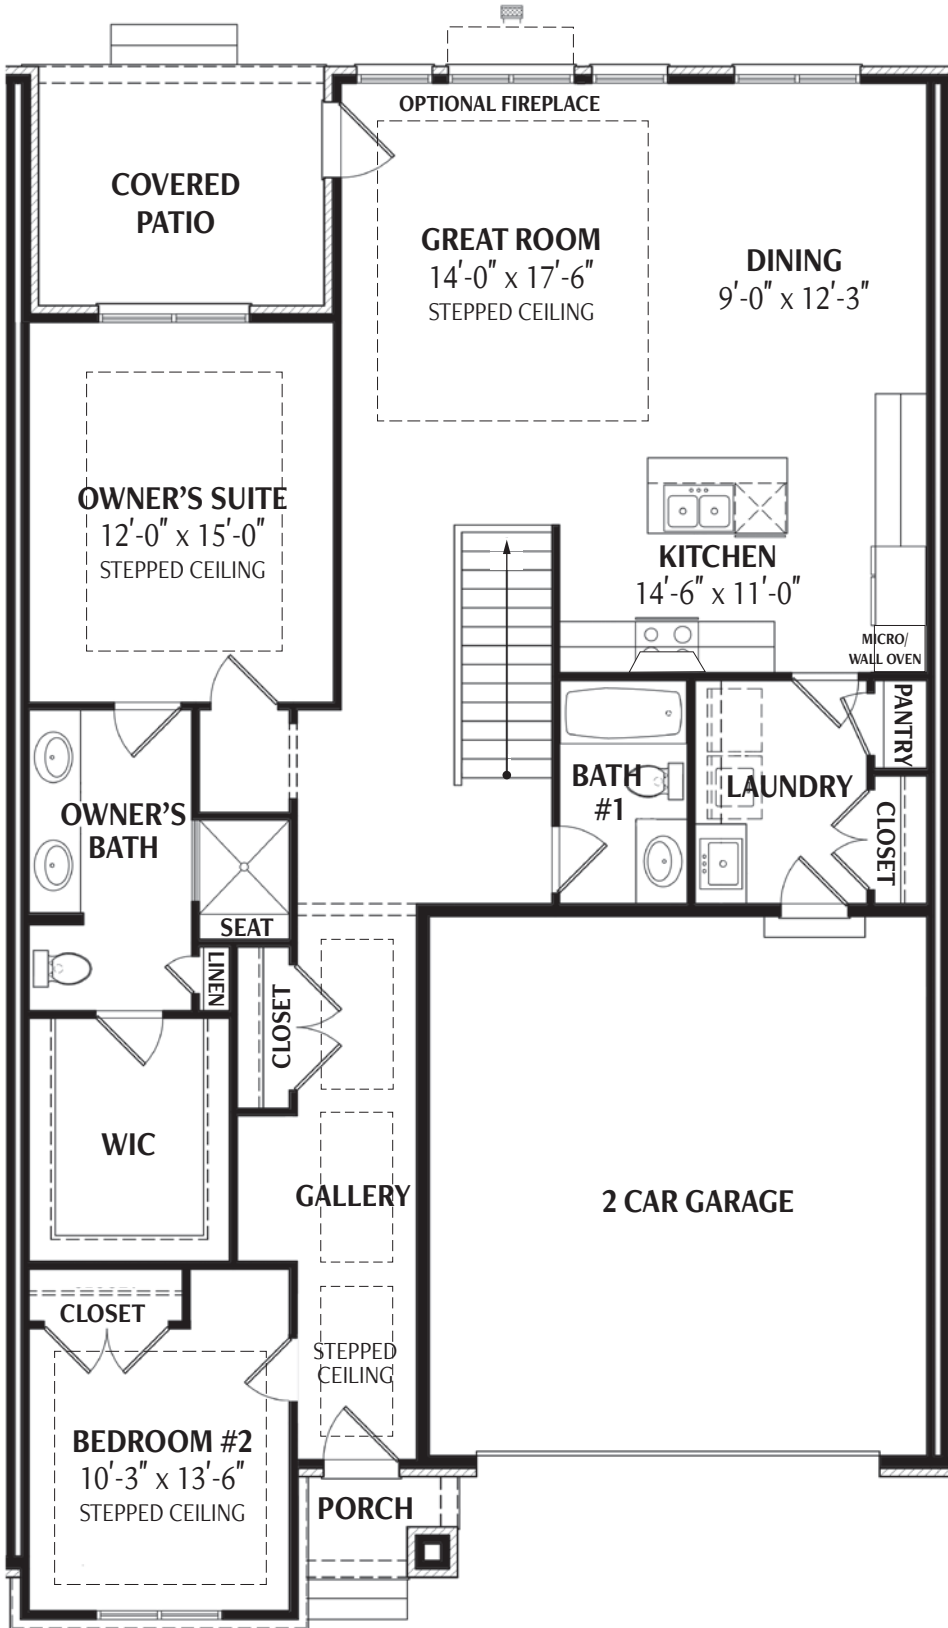

GRAMERCY RIDGE

Floorplan B Ranch

1,549 Square Feet

2 Full Bathrooms
2 Bedrooms

Covered Patio
2 Car Attached Garage

Hunter Pasteur
HOMES

T 248.305.7100

www.LiveGramercyRidge.com