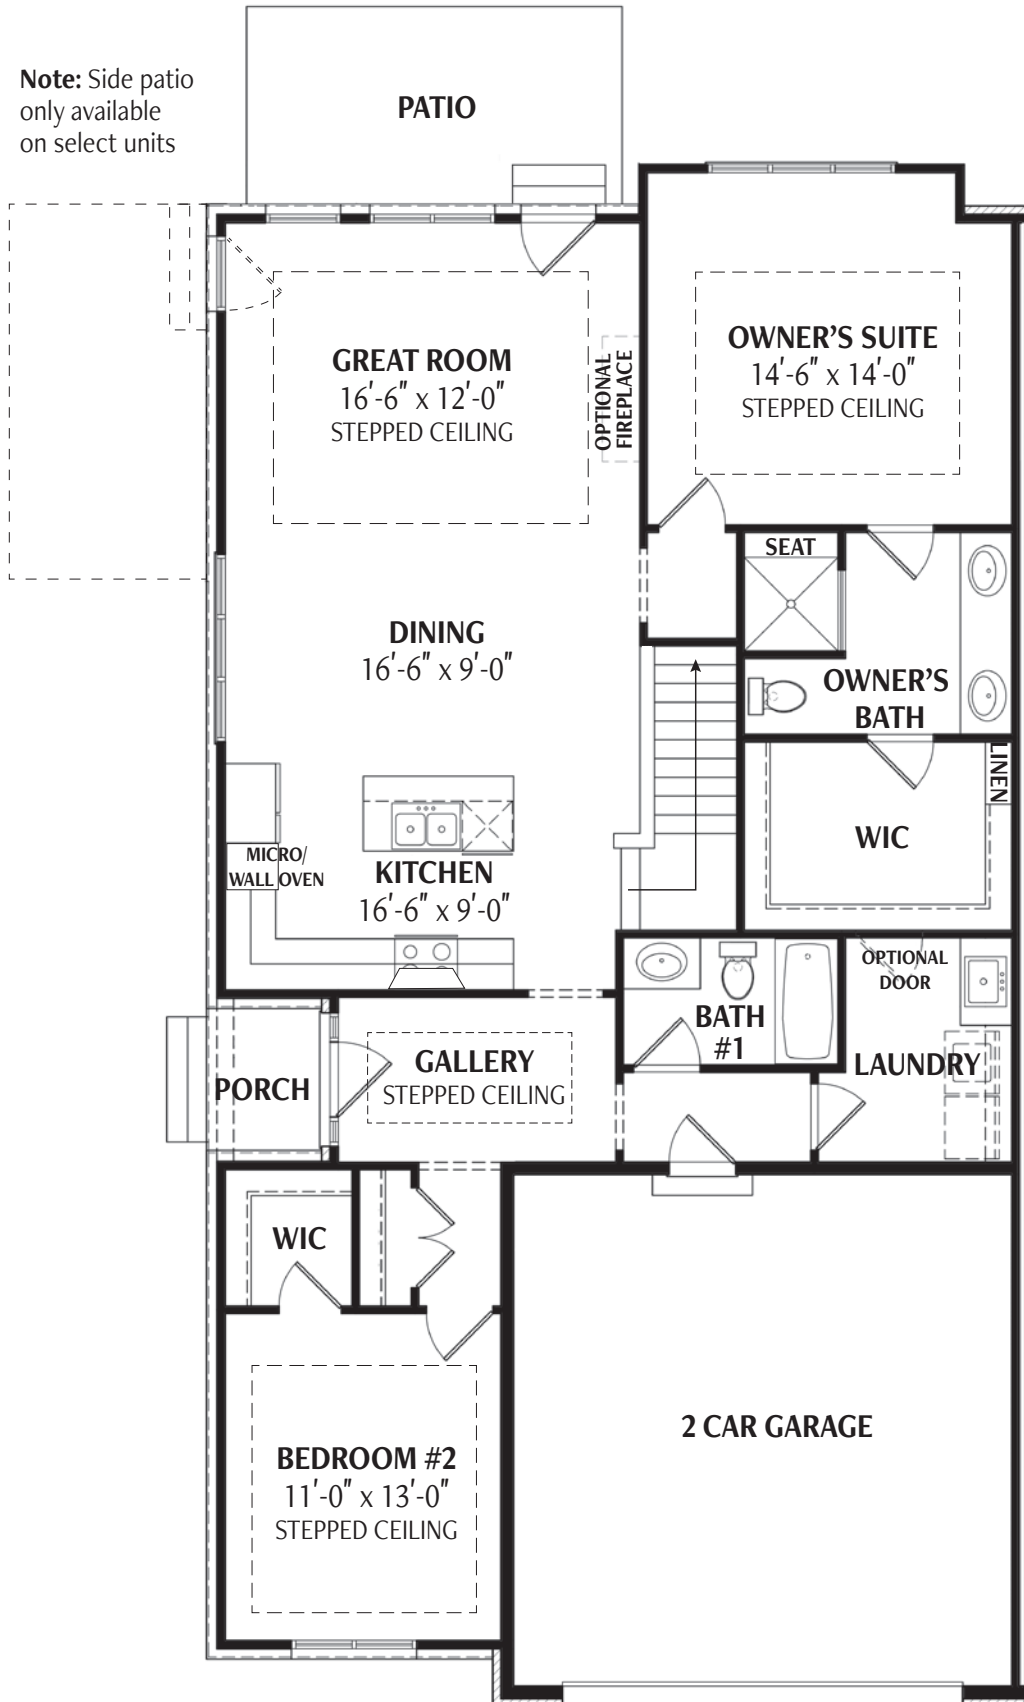

GRAMERCY RIDGE

Note: Side patio only available on select units

Floorplan A Ranch

1,491 Square Feet

2 Full Bathrooms

2 Bedrooms

Patio

2 Car Attached Garage